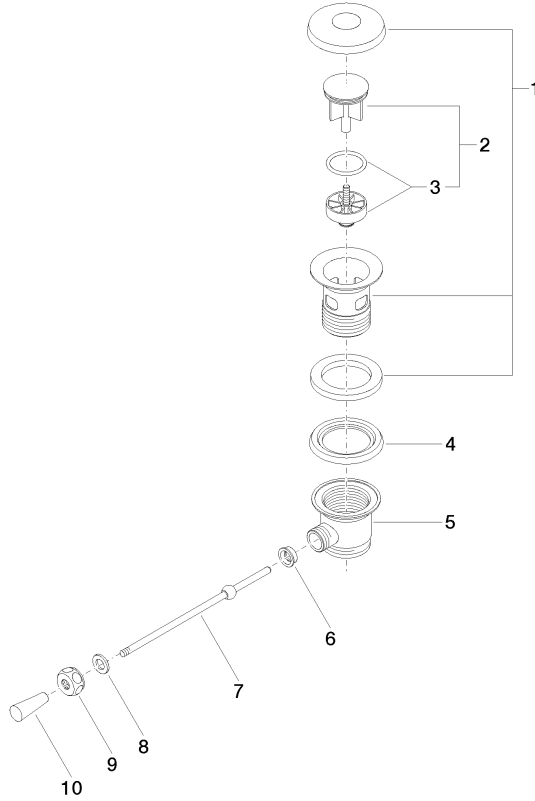

**Basin Waste 1 1/4" - Brushed Champagne (22kt Gold)**

IMO

10 300 970

- length of knee lever 185 mm

Only suitable for basins with an overflow.

Fits: IMO, LULU, MADISON, MEM, TARA, CL.1, LISSÉ, VAIA, META, CYO

	Brushed Champagne (22kt Gold)	10 300 970-46
	Chrome	10 300 970-00
	Brushed Platinum	10 300 970-06
	Platinum	10 300 970-08
	Durabross (23kt Gold)	10 300 970-09
	Dark Chrome	10 300 970-19
	Light Gold	10 300 970-26
	Brushed Light Gold	10 300 970-27
	Brushed Durabross (23kt Gold)	10 300 970-28
	Matte Black	10 300 970-33
	Brushed Bronze	10 300 970-42
	Champagne (22kt Gold)	10 300 970-47
	Brushed Chrome	10 300 970-93
	Brushed Dark Platinum	10 300 970-99

10 300 970

10 300 970

Parts for other finishes can be found here: [Chrome](#)

**Spare parts list**

No.	Item Number	Name	Quantity used	Delivery time
1	90 11 01 026 00-46	cup	1	30
2	04 31 20 016 00-46	plug	1	-
Spare part can no longer be ordered, please order the replacement item				
3	04 28 10 026 00 90	accessories	1	2
4	09 14 03 025 90	seal	1	2
5	09 11 01 023-46	cup	1	60
6	09 14 05 040 90	seal	1	2
7	09 31 09 055-46	pull-rod	1	30
8	09 30 11 049 90	disc	1	2
9	09 23 30 003-46	nut	1	30
10	09 20 01 040-46	handle	1	30